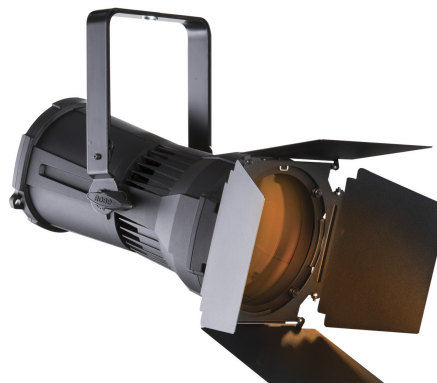

iParFect 150™ FWQ RGBA

The all-new iParFect 150 FWQ RGBA features an exceptionally-wide zoom range and silent operation with passive cooling, making it ideal for theatres, concert halls and television. With an IP 65 rating, it is also perfect for any outdoor application.

**Light source**

7x 40W RGBA multichips

**Light output**

1.650 lm, 5.300 lx @ 5 m

**Zoom range**

3,8° - 60°

The RGBA LED colour combination provides a high CRI and allows designers to produce warm, rich, amber tones that are normally difficult to achieve. Other features include smooth CMY & RGBA colour control, 18-bit dimming and Tungsten emulation, with both selectable & variable colour temperatures providing total output control.

The powerful, punchy beam with a zoom range of 3,8° to 60°, combined with a Fresnel style beam edge, results in a smooth, homogenised beam of light. This compact, lightweight fixture includes a combined hanging / floor stand bracket and accessories such as gel frame and barndoors.

Source

- Light source type: 7x 40W RGBA multichips
- LED life expectancy: min. 50.000 hours
- Typical lumen maintenance: L70/B50 @ 50.000 hours

Optical system

- Robe's proprietary optical design
- High-efficiency zoom optical system, ratio 15,5:1
- Zoom range: 3.8° - 60°
- Diffusion filter imbedded
- Fixture total lumen output:
 - 1.650 lm (integrating sphere)
 - 1.310 lm (goniophotometer)
- Illuminance: 5.300 lx @ 5 m
- RLCT™ Innovative lens coating technology (Patent pending)